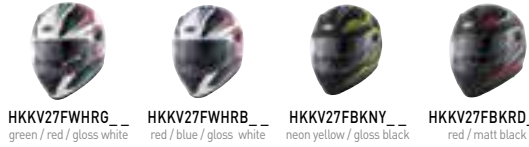

→KAPPA HELMETS RANGE

■ → KV27 FULL FACE HELMET / DENVER **NEW**

HKKV27BB910\_\_ gloss white  
HKKV27BN900\_\_ matt black

■ → KV27 FULL FACE HELMET / DENVER **NEW**

HKKV27FWHRG\_\_ green / red / gloss white  
HKKV27FWHRB\_\_ red / blue / gloss white  
HKKV27FBKNY\_\_ neon yellow / gloss black  
HKKV27FBKRD\_\_ red / matt black