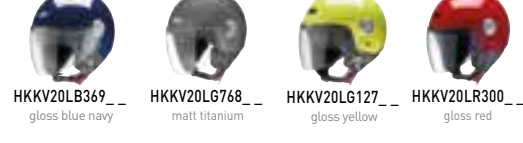

■ → KV20 JET HELMET / RIO L VISIERA LUNGA

HKKV20LB910\_\_ gloss white  
HKKV20LN900\_\_ matt black  
HKKV20LB613\_\_ gloss blue  
HKKV20LV636\_\_ matt army green

■ → KV20 JET HELMET / RIO B - COLLECTION 2016

HKKV20BG127\_\_ gloss yellow  
HKKV20BR300\_\_ gloss red

■ → KJ04 BABY HELMET / BOOM **NEW**

HKJ04FB910\_\_ gloss white  
HKJ04FG126\_\_ neon yellow

■ → KJ03 BABY HELMET / BUBBLE

HKJ03BB910\_\_ gloss white  
HKJ03BR359\_\_ gloss pink  
HKJ03BR367\_\_ gloss neon red

■ → KV20 JET HELMET / RIO L - COLLECTION 2016

HKKV20LB369\_\_ gloss blue navy  
HKKV20LG768\_\_ matt titanium  
HKKV20LG127\_\_ gloss yellow  
HKKV20LR300\_\_ gloss red

■ → KV20 JET HELMET / SLIGHT GRAPHIC **NEW**