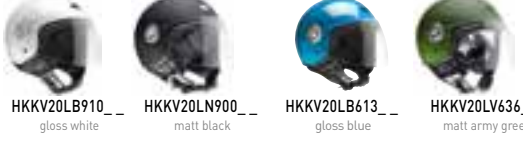

■ → KV20 JET HELMET / RIO B

HKKV20BB910\_\_ gloss white  
HKKV20BN900\_\_ matt black  
HKKV20BB613\_\_ gloss blue  
HKKV20BV636\_\_ matt army green

■ → KV20 JET HELMET / RIO B - COLLECTION 2016

HKKV20BB369\_\_ gloss blue navy  
HKKV20BG768\_\_ matt titanium

■ → KV30 ENDURO HELMET / ENDURO **NEW**

HKKV30BB910\_\_ gloss white  
HKKV30BN900\_\_ matt black

■ → KV30 ENDURO HELMET / ENDURO **NEW**

HKKV30FCMRW\_\_ camouflage / red  
HKKV30FNBYK\_\_ yellow / matt black  
HKKV30FWHBO\_\_ orange / gloss white  
HKKV30FGRWH\_\_ grey / gloss white

■ → KV20 JET HELMET / RIO L VISIERA LUNGA

HKKV20LB910\_\_ gloss white  
HKKV20LN900\_\_ matt black  
HKKV20LB613\_\_ gloss blue  
HKKV20LV636\_\_ matt army green

■ → KV20 JET HELMET / RIO B - COLLECTION 2016