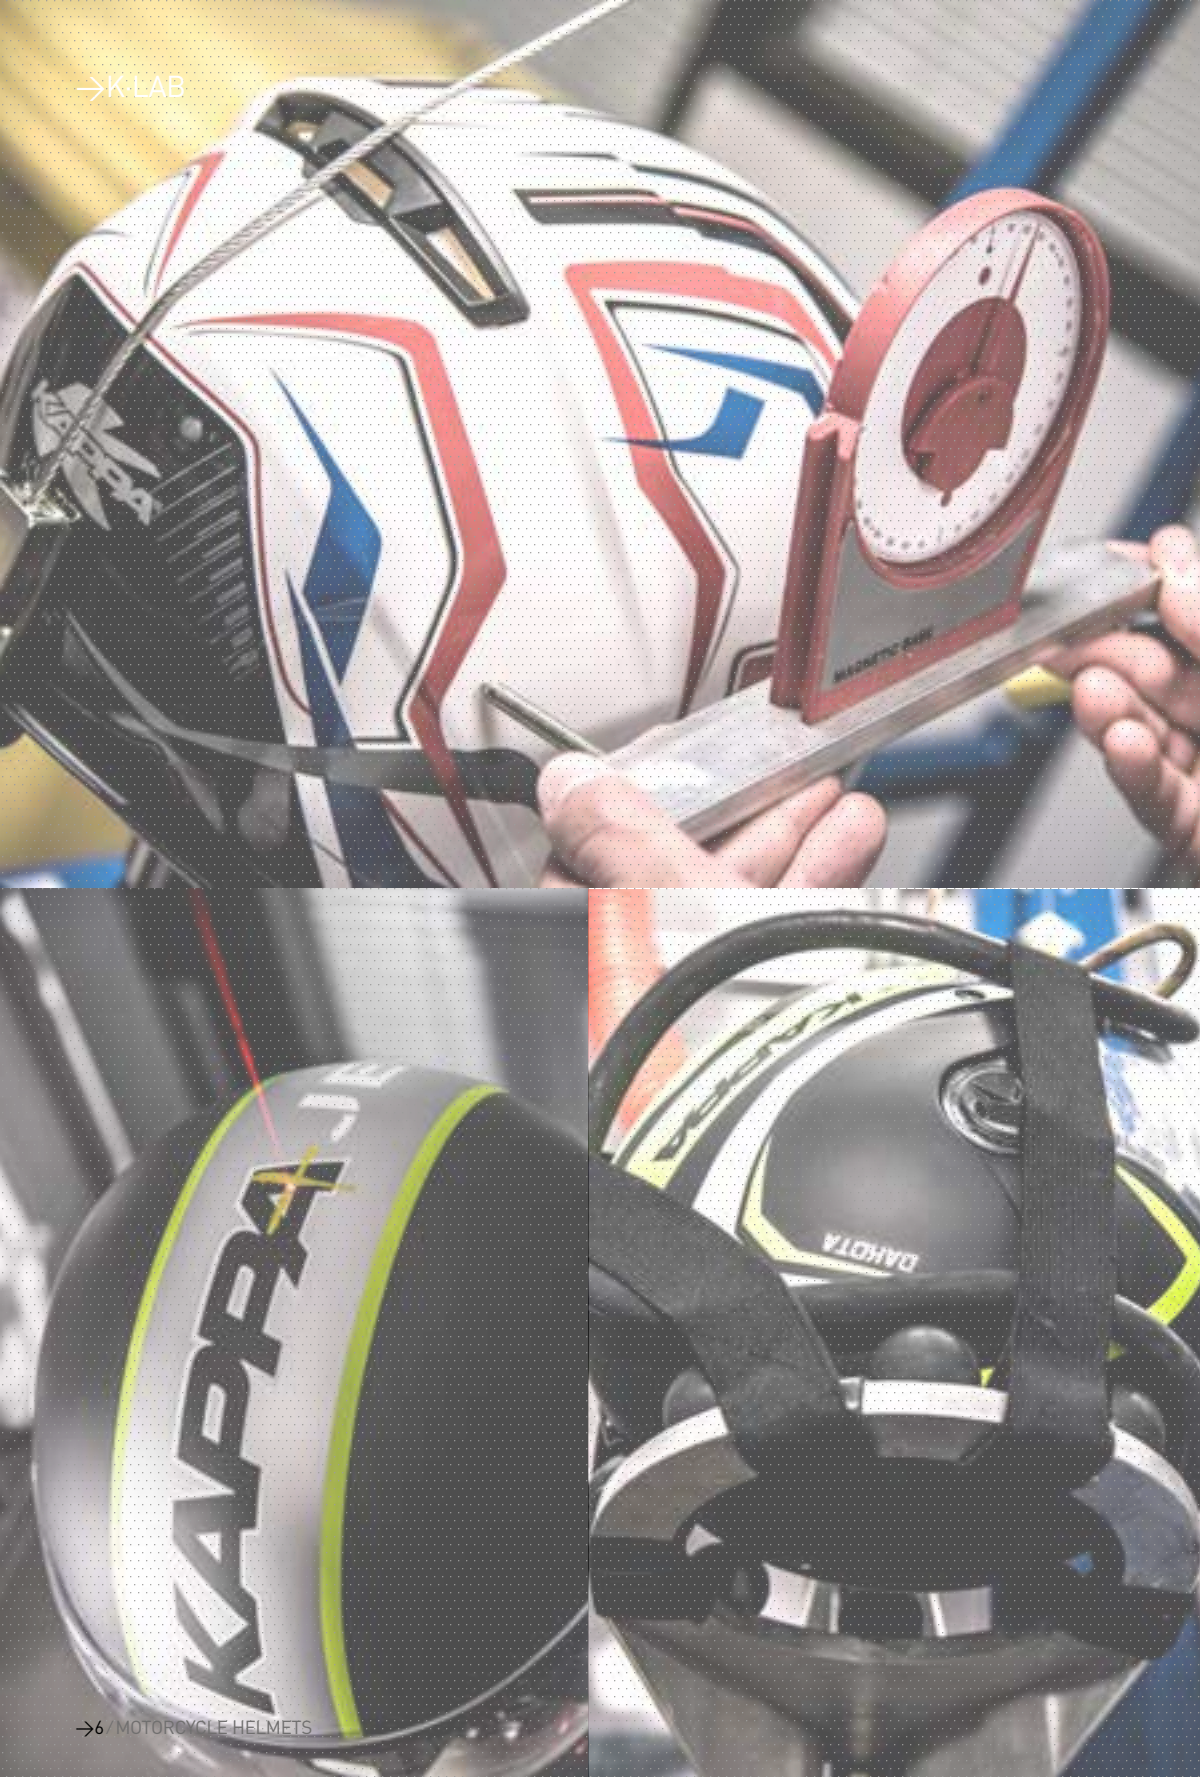

IT

K•LAB è il luogo dove KAPPA testa e analizza, portando al limite i propri prodotti, cercando informazioni preziose per migliorare, innovare, ripensare e proporre soluzioni sempre nuove. Il connubio tra il K•LAB, e la collaborazione con laboratori esterni, permette di ricoprire un ruolo di rilievo nello scenario della ricerca e dell'avanguardia del mondo della sicurezza e del confort su due ruote.

EN

K•LAB is the location where KAPPA tests and analyses its products taking them to the limit, whilst seeking valuable information to improve, innovate, rethink and continually suggest new ideas. The combination between K•LAB, with its modern crash test equipment and the co-operation of external laboratories, equipped with optical benches and spectrophotometers for the control of the Homologation of visors, enables KAPPA to play a prominent role in the arena of research and the avant-garde world of security and comfort on two wheels.

FR

K•LAB est le lieu où KAPPA teste et analyse ses produits, en les poussant dans leurs limites, à la recherche des informations précieuses pour améliorer, innover, repenser et proposer toujours de nouvelles solutions. La combinaison entre K•LAB, avec son équipement moderne de crash test, et la coopération avec des laboratoires externes, équipés de bancs optiques et spectrophotomètres pour le contrôle de l'homologation des visières, permet à KAPPA de jouer un rôle de premier plan dans le domaine de la recherche sur la sécurité et le confort sur deux roues.

ES

K•LAB es el lugar donde KAPPA prueba y analiza, llevando al límite los propios productos, buscando informaciones preciosas para mejorar, innovar, repensar y proponer soluciones siempre nuevas. El matrimonio entre K•LAB, y la colaboración con laboratorios externos, permite de revestir un papel de relieve en el escenario de la búsqueda y de la vanguardia del mundo de la seguridad y la comodidad sobre dos ruedas.

DE

K•LAB ist der Ort, an dem KAPPA seine Produkte bis an die Grenzen testet und analysiert, auf der Suche nach wertvollen Informationen um zu verbessern, Innovationen zu entdecken, zu überdenken und neue Lösungen zu finden. Die Kombination zwischen K•LAB mit seiner modernen Crash-Test-Ausrüstung und die Zusammenarbeit mit externen Labors mit deren Gerätschaften für die Kontrolle der Homologation von Visieren ausgestattet, ermöglicht KAPPA eine prominente Rolle zu spielen in der Welt der Forschung und der Avantgarde-Welt der Sicherheit und des Komforts auf zwei Rädern.